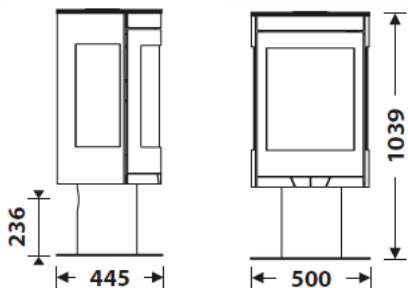

MEASURES

DIMENSIONS H x W x D	1050x500x445 mm
GROSS/NET WEIGHT	112/103 kg
FIREWOOD ENTRANCE	432x337 mm
SMOKE FLUE	Ø 150-153 mm
	Vertical
PRISE D'AIR EXTÉRIEUR	Ø 80 mm

CHARACTERISTICS

CAST IRON GRILL	
TRIVISION	
NOMINAL HEAT OUTPUT	5 mm
NOMINAL HEAT OUTPUT	7,8 kW
EFFICIENCY	78,5 %
CO EMISSIONS	0,10 %
HEAT RESISTANT PAINT	800°C
VITRO-CERAMIC GLASS RESISTANCE	750°C

PLUS PRODUCT

ECODESIGN 2022

HERMETIC

EXTERNAL AIR INTAKE

VERMICULITE INSIDE

WOOD LOGS 50 CM

HEATING VOLUME

TRIPLE COMBUSTION